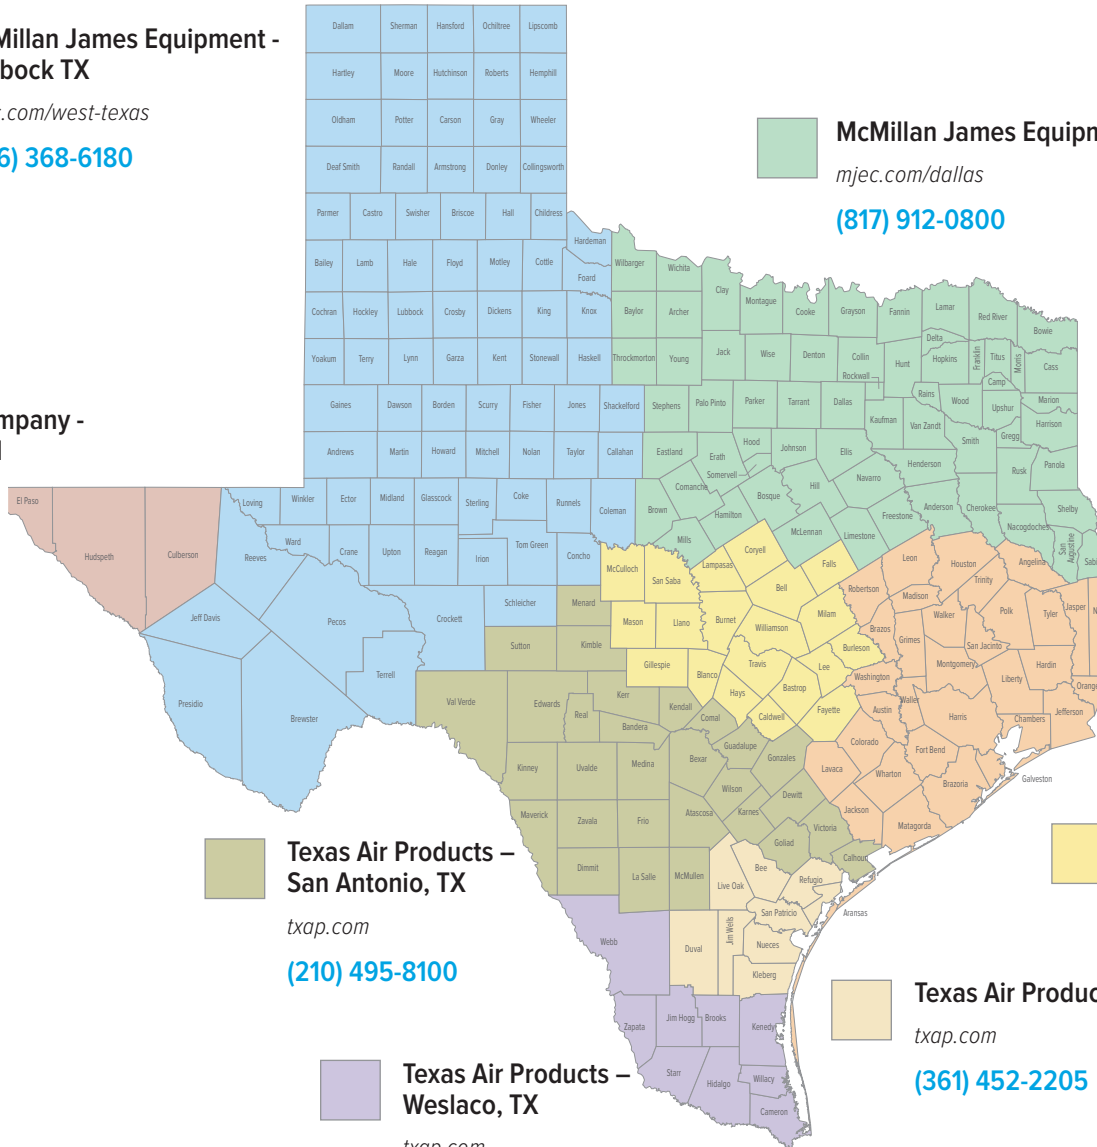

TEXAS

REPS BY COUNTY (PAGE 1 OF 2)

McMillan James Equipment - Lubbock TX

mjec.com/west-texas

(806) 368-6180

McMillan James Equipment – Dallas, TX

mjec.com/dallas

(817) 912-0800

The Johnston Company - Albuquerque, NM

tjc-nm.com

(505) 343-8190

McMillan James Equipment – Houston, TX

mjec.com/houston

(832) 377-3275

Texas Air Products – San Antonio, TX

txap.com

(210) 495-8100

Texas Air Products – Austin, TX

txap.com

(512) 452-2500

Texas Air Products – Weslaco, TX

txap.com

(956) 447-2500

Texas Air Products – Corpus Christi, TX

txap.com

(361) 452-2205