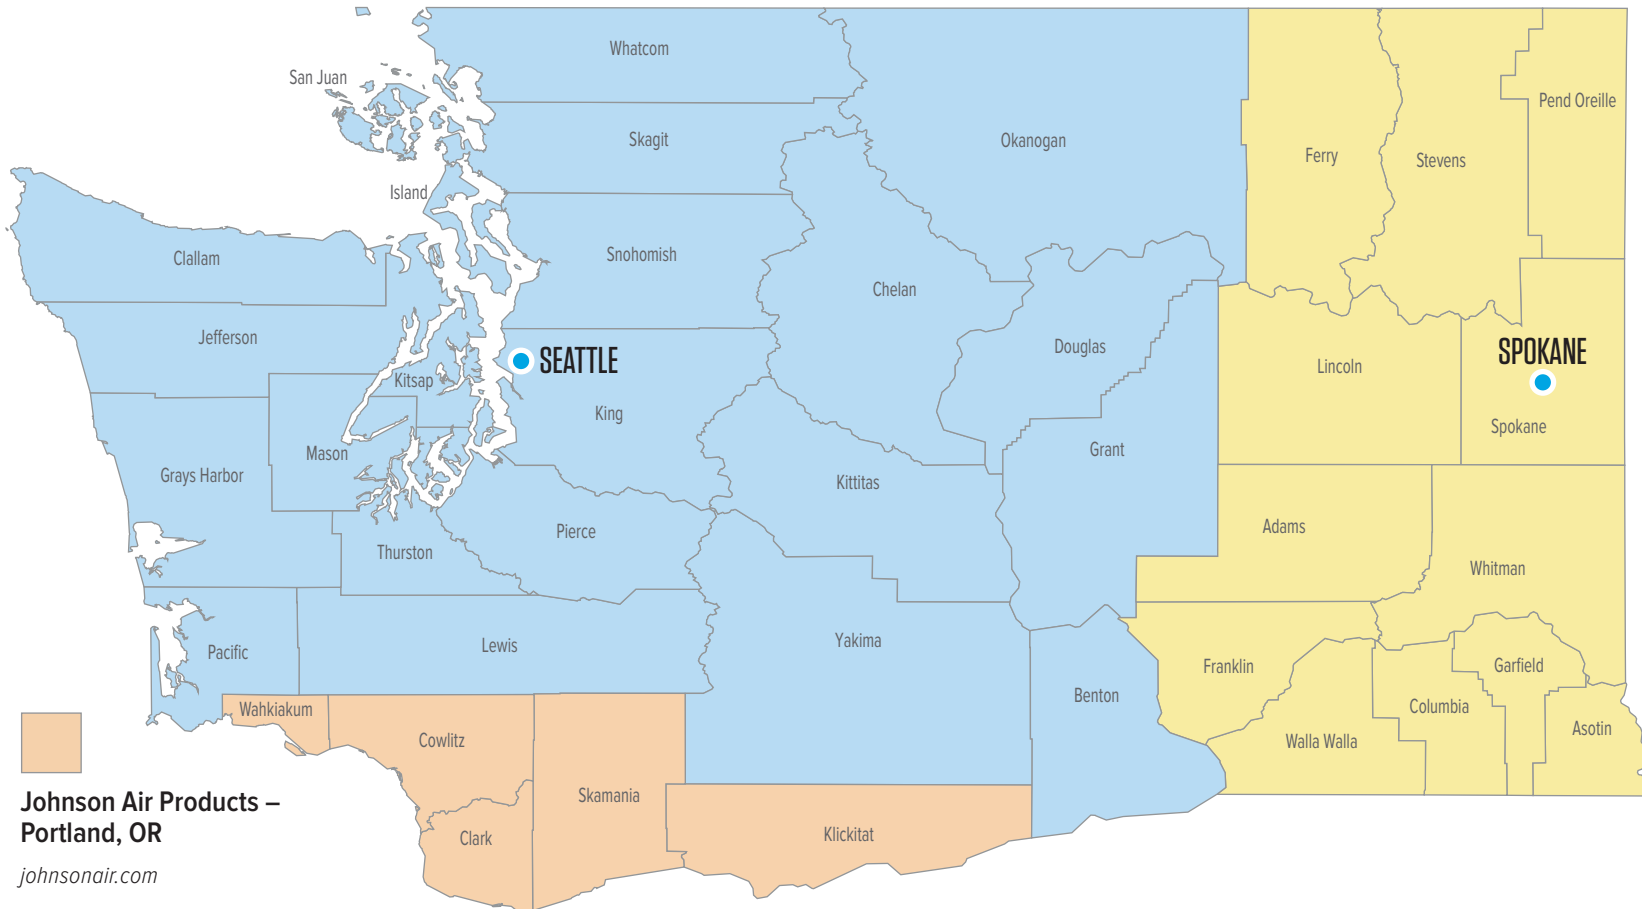

# WASHINGTON

REPS BY COUNTY

**Dorse and Company – Seattle, WA**

*dorse.com*

**(206) 284-2610**

CHELAN • CLALLAM • GRAYS HARBOR • ISLAND • JEFFERSON • KING • KITSAP • KITTITAS • LEWIS • MASON • PACIFIC PIERCE • SKAGIT • SNOHOMISH • THURSTON • WHATCOM • YAKIMA

**Dorse and Company – Spokane, WA**

*dorse.com*

**(509) 443-1220**

ADAMS • ASOTIN • BENTON • COLUMBIA • DOUGLAS • FERRY • FRANKLIN • GARFIELD • GRANT • LINCOLN • OKANOGAN • PEND OREILLE • SPOKANE • STEVENS • WALLA WALLA • WHITMAN