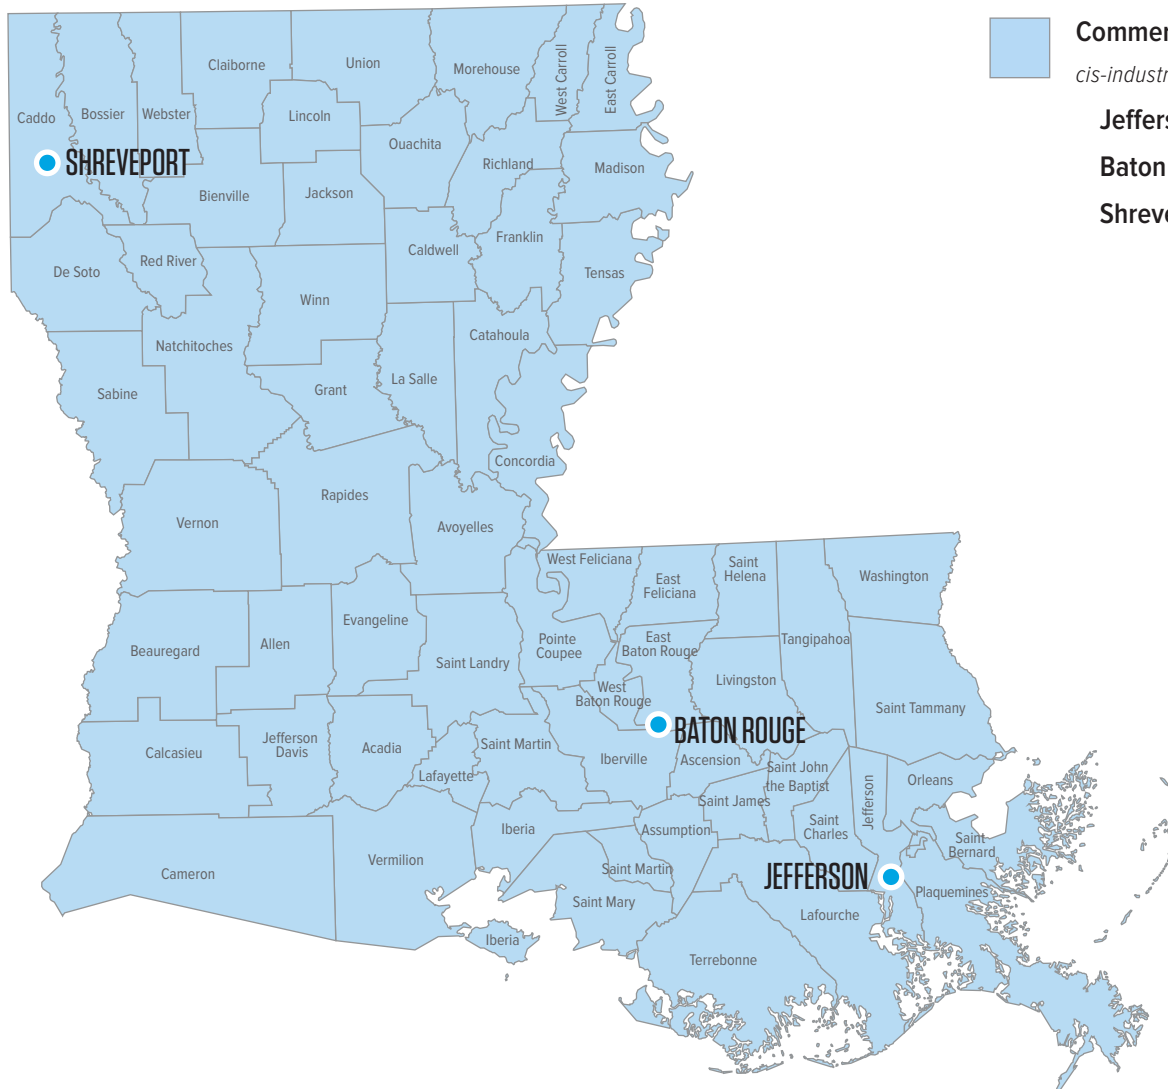

LOUISIANA

REPS BY COUNTY

 Commercial & Industrial Sales

cis-industries.com

Jefferson: **(504) 818-0225**

Baton Rouge: **(225) 228-0850**

Shreveport: **(318) 404-1550**