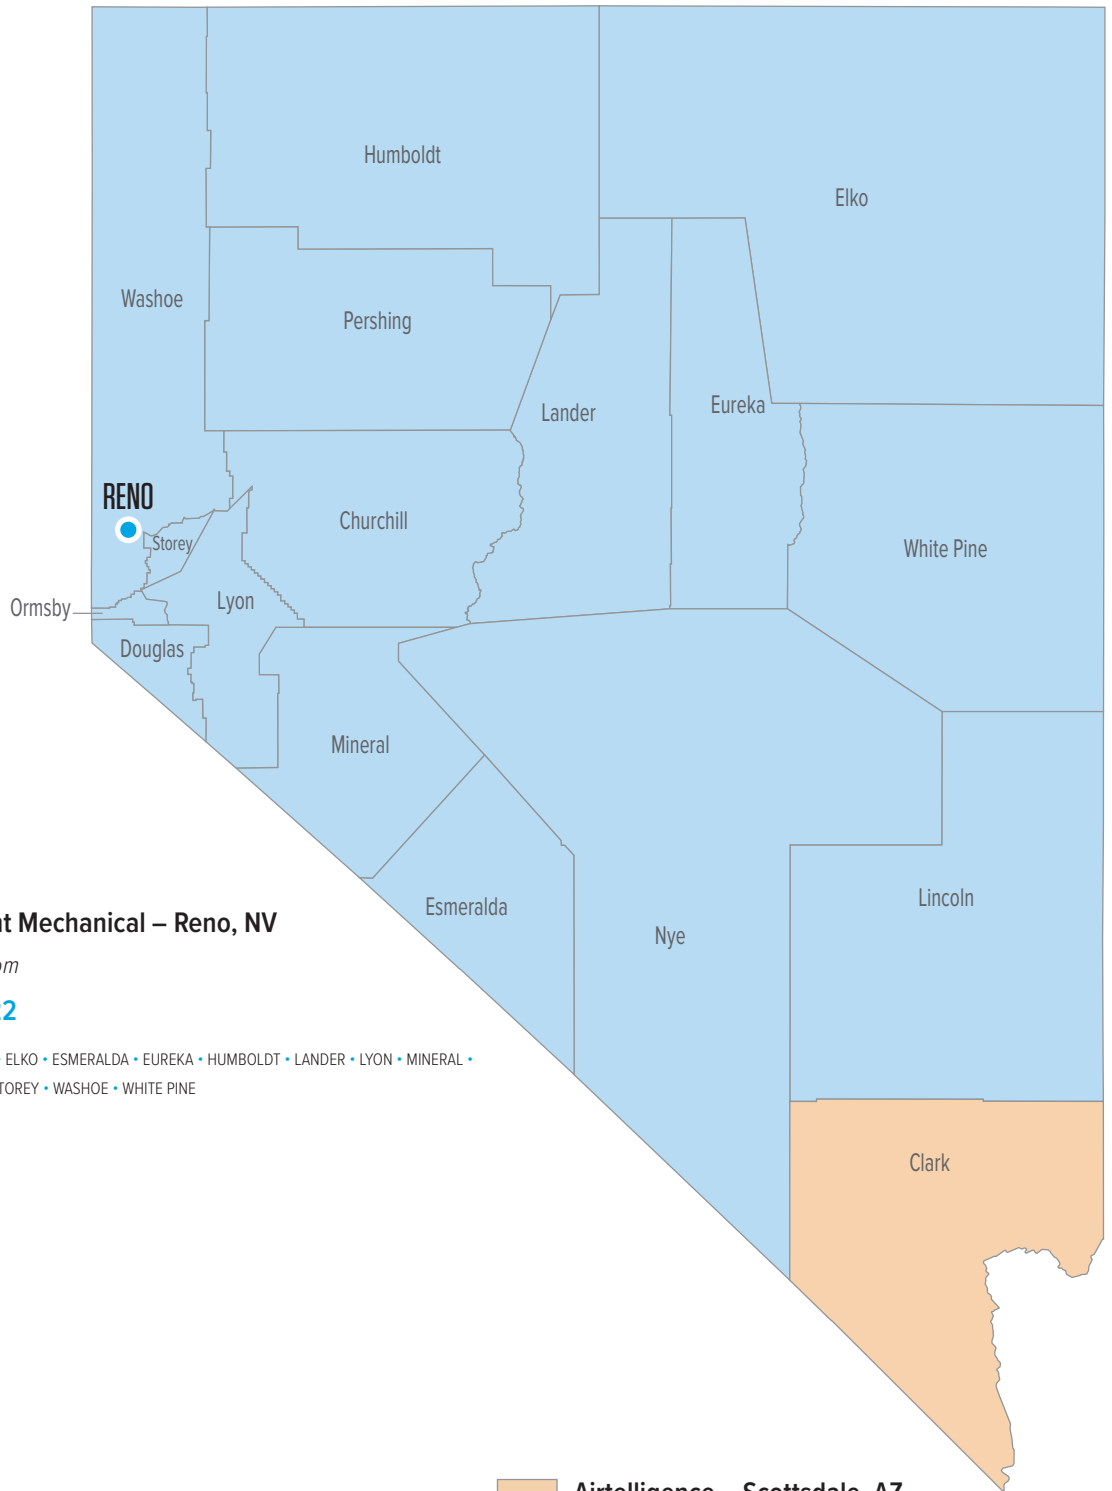

# NEVADA

REPS BY COUNTY

**Norman Wright Mechanical – Reno, NV**

*norman-wright.com*

**(775) 826-8622**

CHURCHILL • DOUGLAS • ELKO • ESMERALDA • EUREKA • HUMBOLDT • LANDER • LYON • MINERAL • ORMSBY • PERSHING • STOREY • WASHOE • WHITE PINE